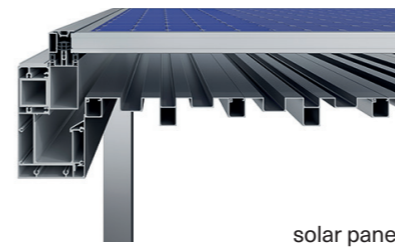

Choose from single or double typologies with customisable add-ons such as LED lighting and fabric ceiling. With minimal maintenance and efficient drainage systems, GLM's carports redefine stylish and durable vehicle shelters, adding both value and charm to your property.

Introducing a fusion of cutting-edge design and functionality, the standard version boasts integrated photovoltaic panels with customizable roof components like plain aluminium panels or polycarbonate sheets. Available in both single and double options, the carport can be further enhanced with features such as LED lighting, fabric ceilings, and vertical parapets.

Carport

driving towards a sustainable future with innovative parking solutions

- Fully sustainable solutions that comply with strict construction standards and regulations
- Very robust constructions enabling the integration of PV Cells, while meeting high snow load standards up to 170 Kg/sqm.
- Maintenance-free and durable alternative to traditional garages, eliminating the need for regular treatment or upkeep.
- A smart investment that adds value and revenue to your property, offering a stylish and practical shelter for your vehicle.
- Available in single and double typologies, for one or two vehicles respectively.
- The standard version includes integrated photovoltaic panels, while alternative roof components such as plain aluminium panels or polycarbonate sheets are also available.
- The construction can be enhanced with LED lighting, aluminium ceiling and vertical parapets.
- Efficient sealing and drainage system as in bioclimatic pergolas.
- Front posts can be adjusted (0.7 - 1.0 m offset) for improved maneuverability.

Single carport dimensions:

height
2.7 m

width
3.75 m

length
5.65 m

solar panel

polycarbonate panel

aluminium panel

Double carport dimensions: