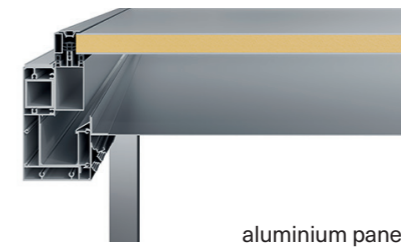

Introducing a fusion of cutting-edge design and functionality, the standard version boasts integrated photovoltaic panels with customizable roof components like plain aluminium panels or polycarbonate sheets. Available in both single and double options, the carport can be further enhanced with features such as LED lighting, fabric ceilings, and vertical parapets.

Single carport dimensions:

height
2.7 m

width
3.75 m

length
5.65 m

solar panel

polycarbonate panel

aluminium panel

Double carport dimensions: